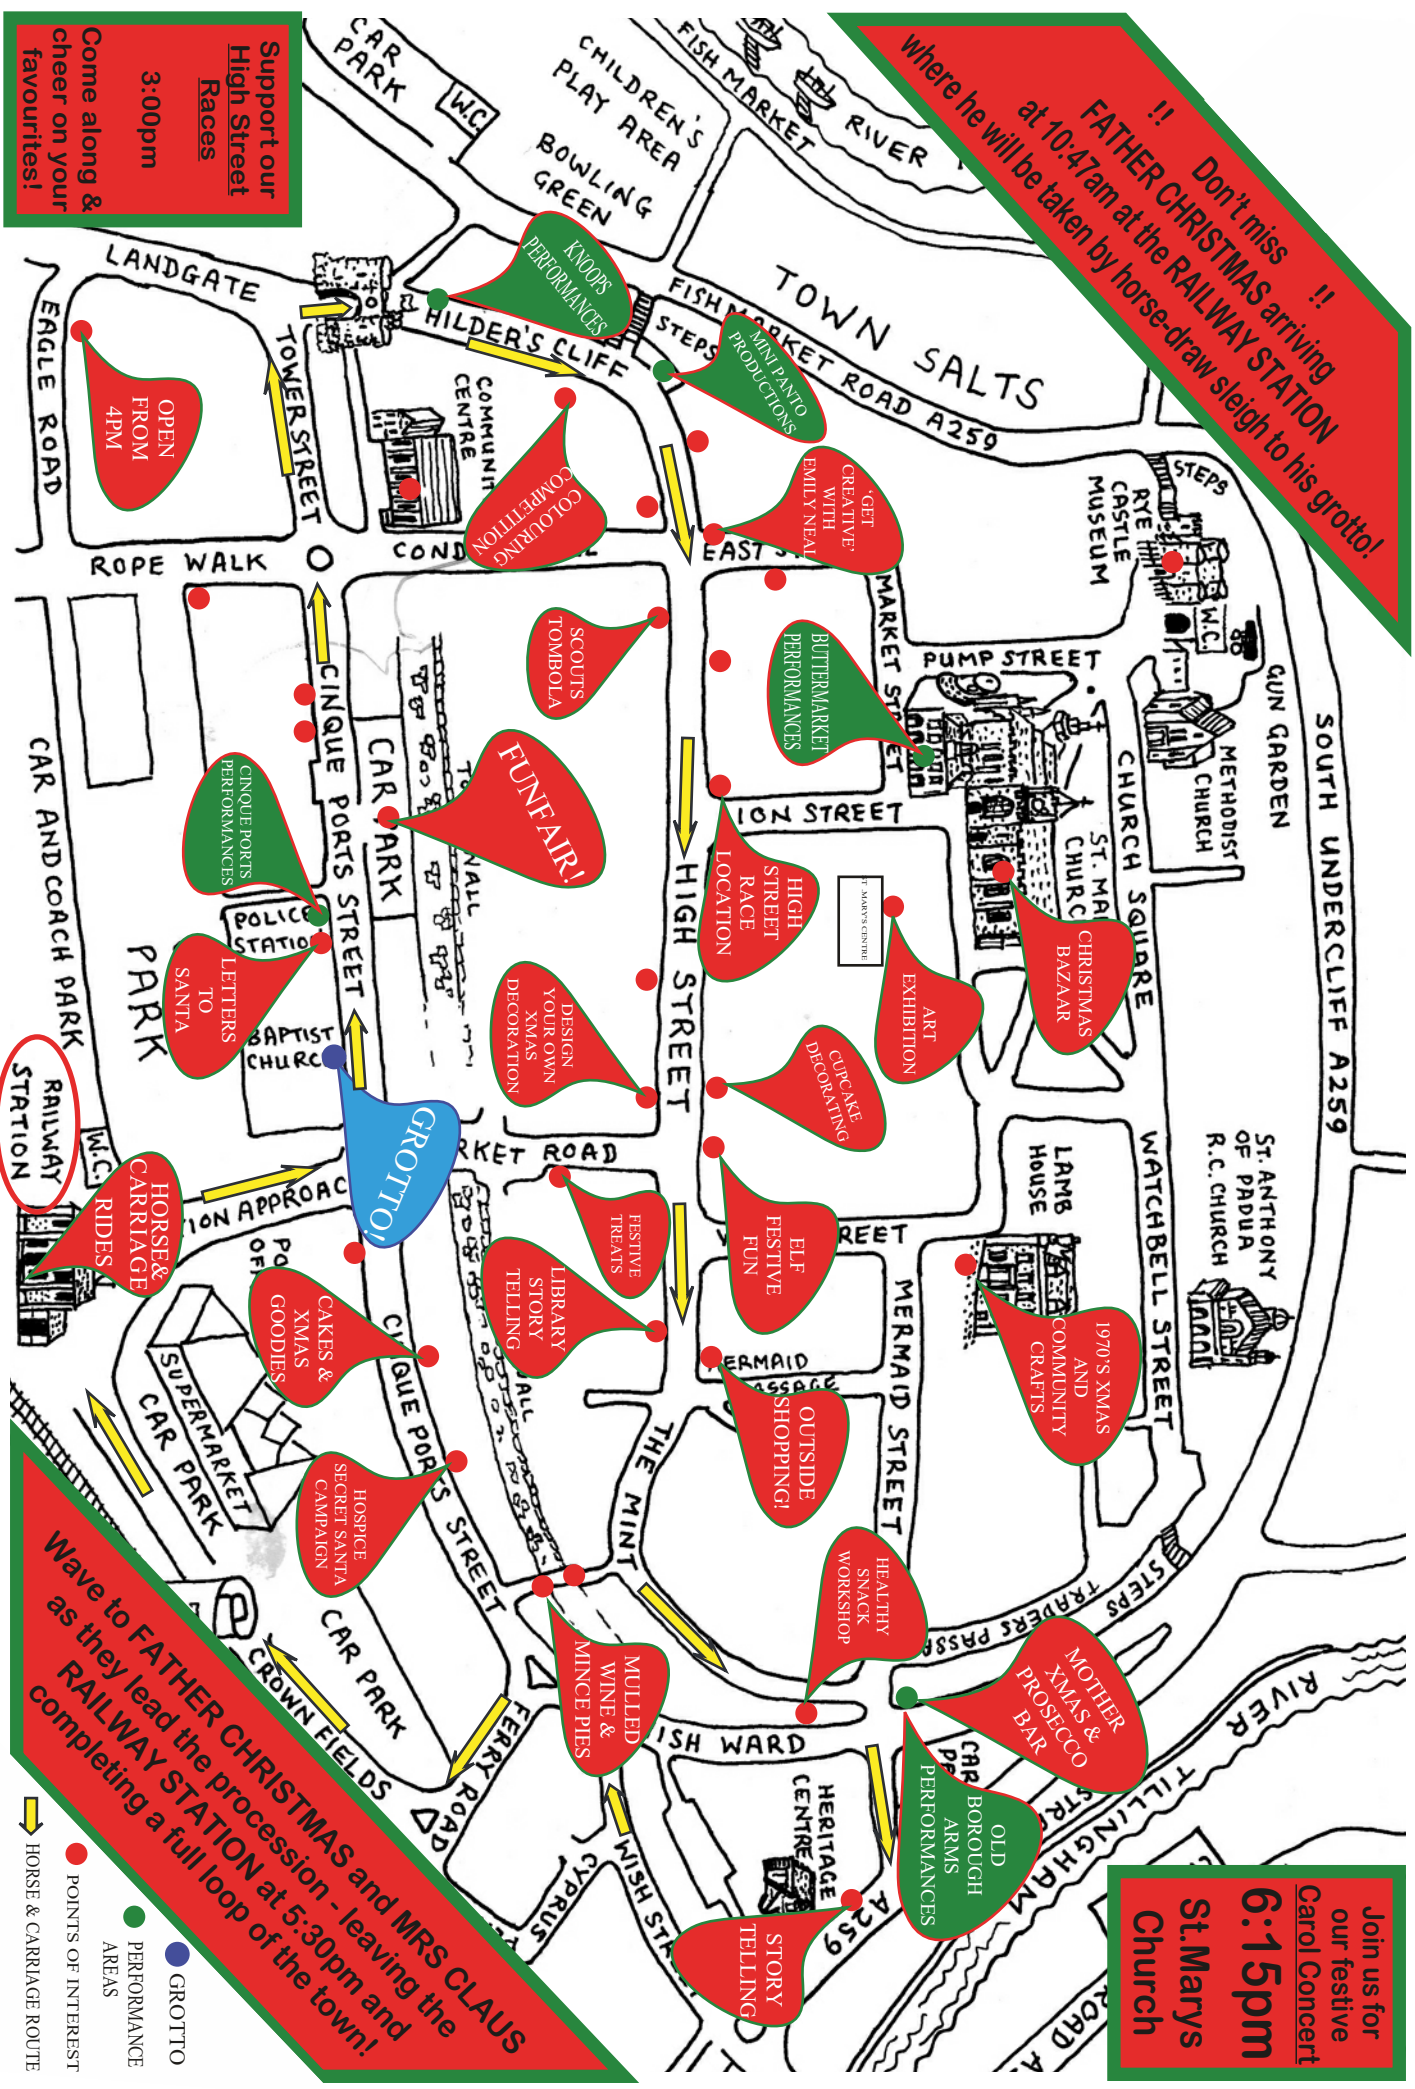

CINQUE PORTS AREA (Police Station)

- 11am – 12pm – George & Mandi – Side by Side
- 12pm – 1pm - Sam Brothers
- 1pm – 2pm - Sambalanco
- 2pm – 3pm - The Fieldstone Boys
- 3pm – 4pm - Danny Lloyd – Hybrid Kid

KNOOPS LANDGATE AREA

- 11am – 12pm – Nelson King
- 12pm – 1pm - Blythe Spirits
- 1pm – 2pm - Opera- Lele
- 2pm – 3pm - Rye Ukulele Band
- 3pm – 4pm - Rebellion

OLD BOROUGH ARMS AREA 12-5PM PARTY MARTY!

Step back in time to the 1970s for a nostalgic Christmas inspired by author Rumer Godden's time at Lamb House

!! Don't miss !!
FATHER CHRISTMAS arriving
 at 10:47am at the **RAILWAY STATION**
 where he will be taken by horse-draw sleigh to his grotto!

Support our
High Street
Races
 3:00pm
 Come along &
 cheer on your
 favourites!

Wave to **FATHER CHRISTMAS** and **MRS CLAUS**
 as they lead the procession - leaving the
RAILWAY STATION at 5:30pm and
 completing a full loop of the town!

- POINTS OF INTEREST
- PERFORMANCE AREAS
- GROTTTO
- HORSE & CARRIAGE ROUTE